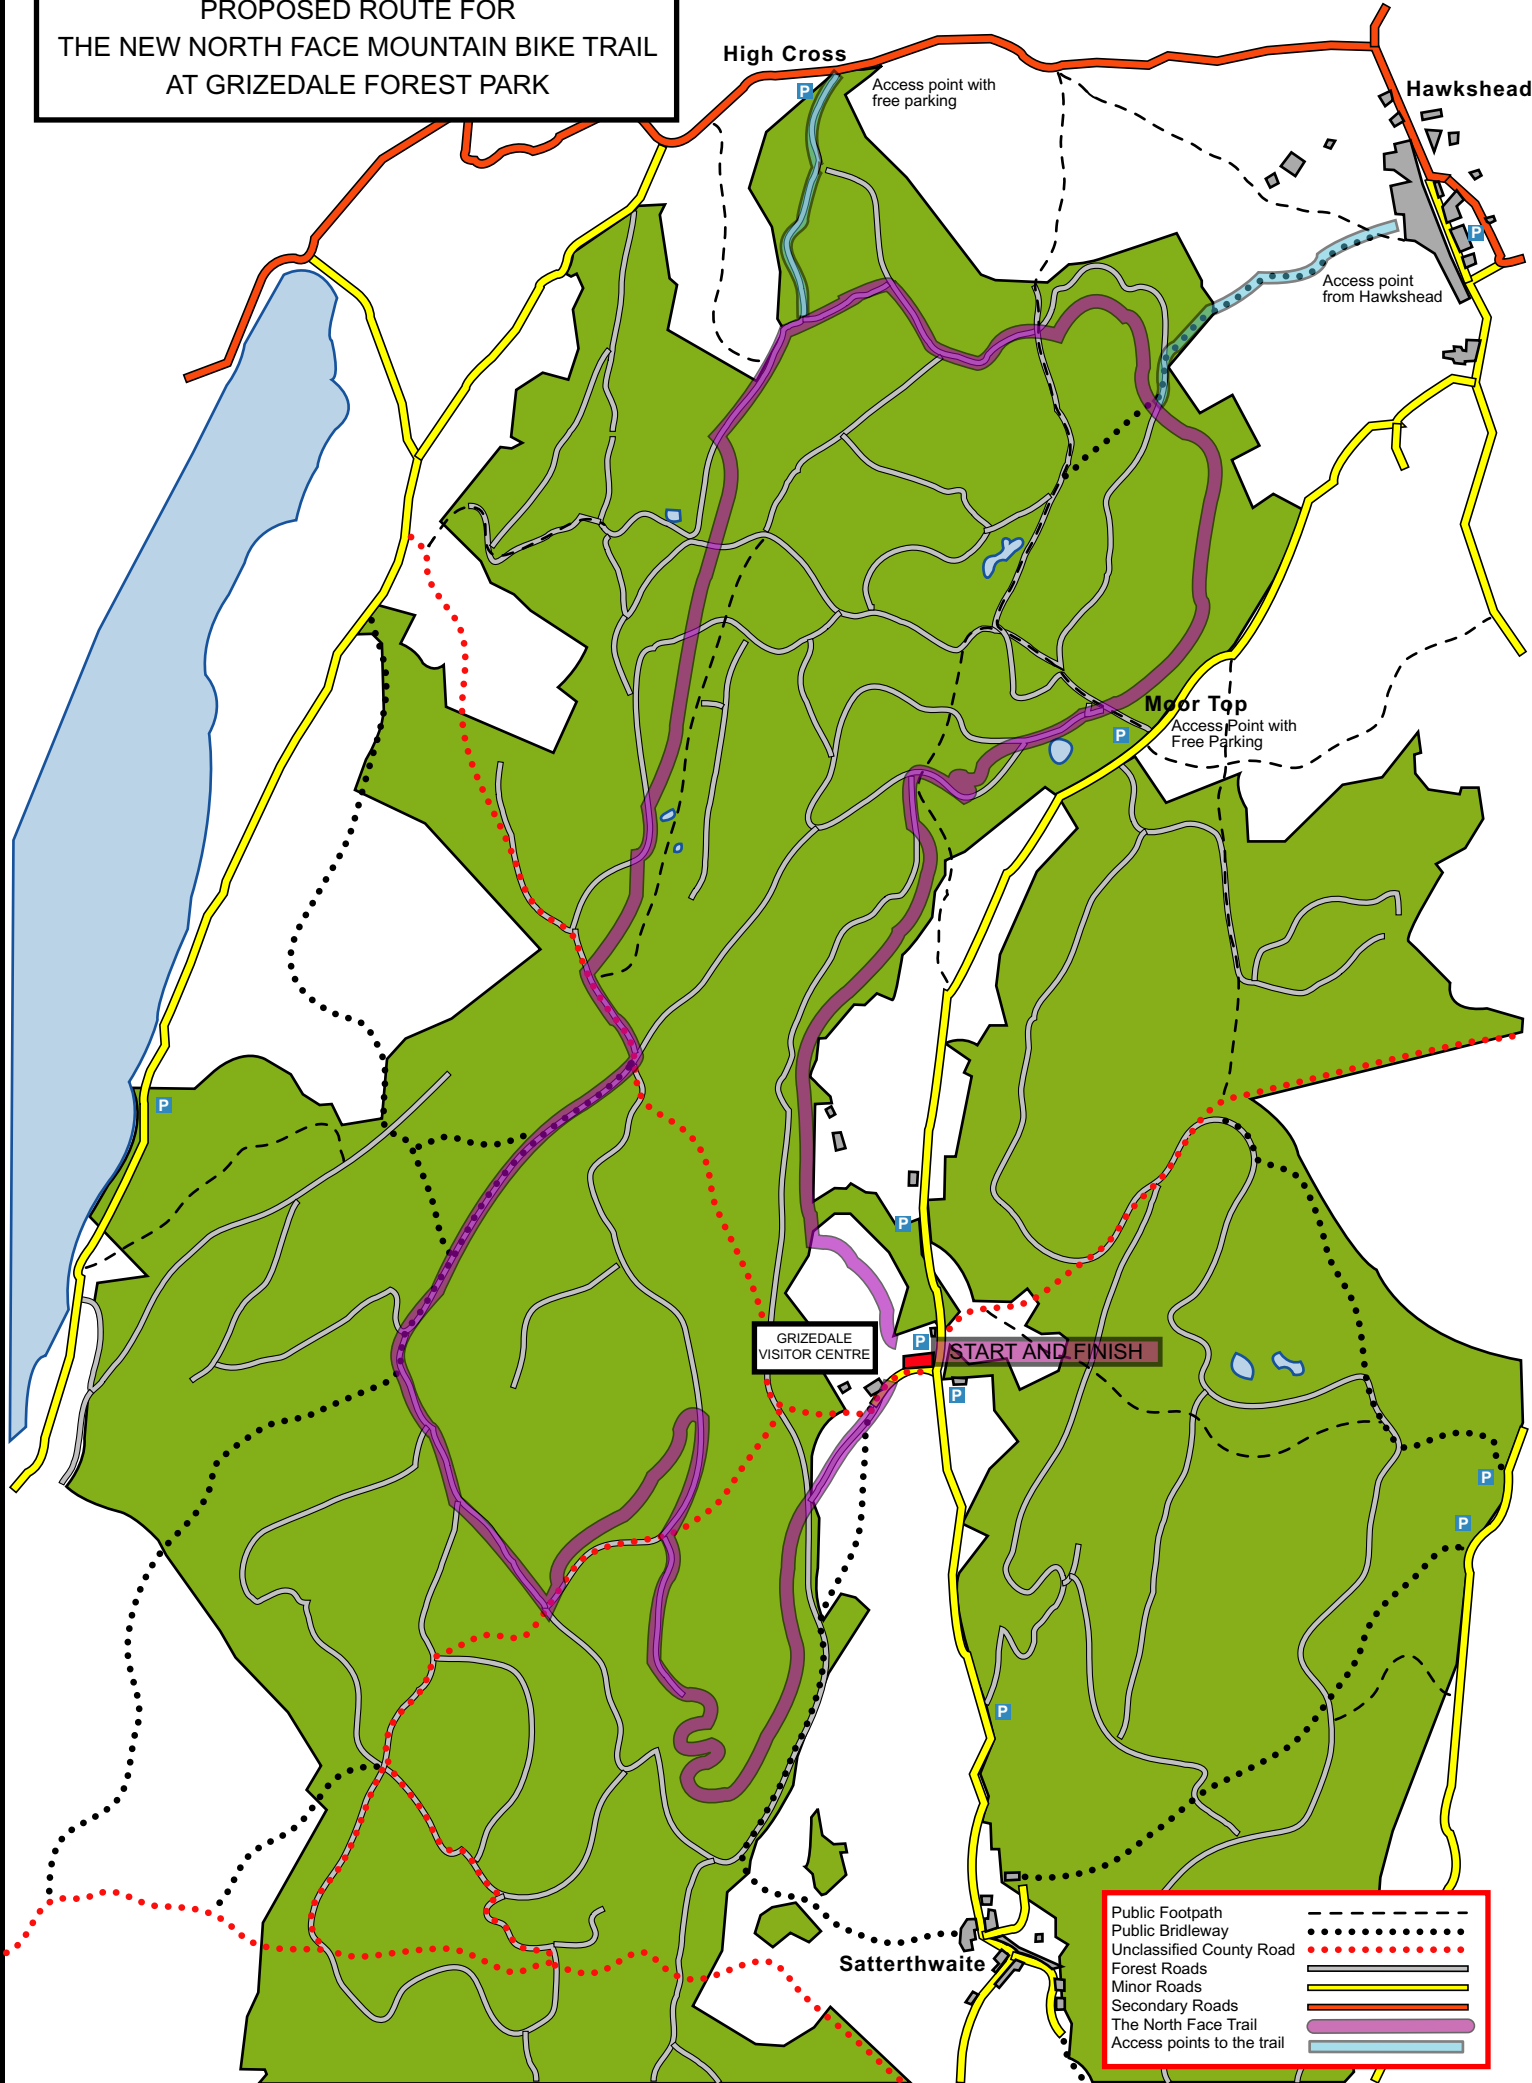

**PROPOSED ROUTE FOR
THE NEW NORTH FACE MOUNTAIN BIKE TRAIL
AT GRIZEDALE FOREST PARK**

Public Footpath	- - - - -
Public Bridleway
Unclassified County Road
Forest Roads	—————
Minor Roads	—————
Secondary Roads	—————
The North Face Trail	—————
Access points to the trail	—————